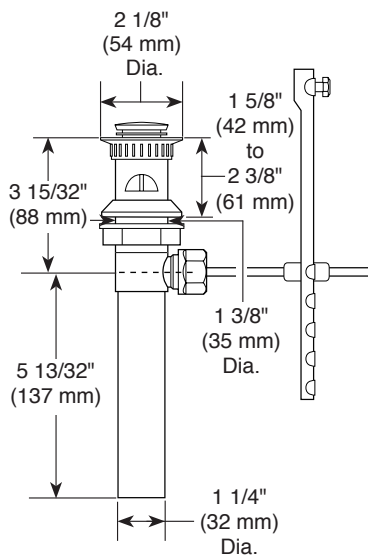

COMPLIES WITH:

- ASME A112.18.1 / CSA B125.1
- ASME A112.18.2 / CSA B125.2
- EPA WaterSense®
- Verified compliant with 0.25% weighted average Pb content regulations