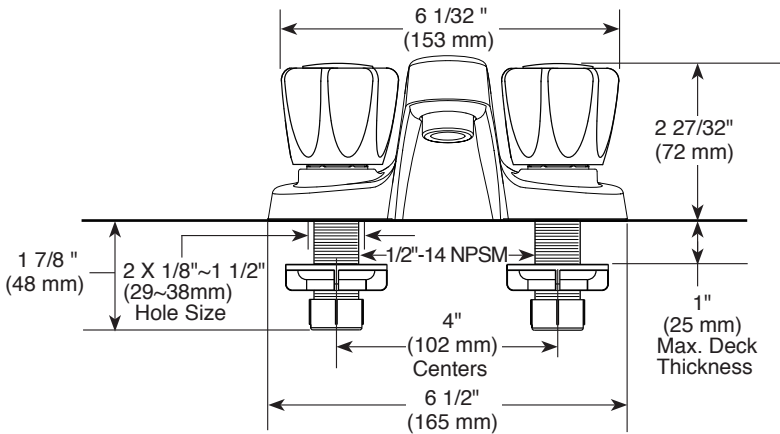

LAVATORY FAUCET:

- Two handle, knob, centerset lavatory faucet model P299601LF without pop-up drain assembly, model P299621LF with plastic pop-up drain assembly,

STANDARD SPECIFICATIONS:

- Max. flow rate 1.20 gpm @ 60 psi, 4.54 L/min @ 414 kPa
- Two or three hole mount
- The fully replaceable, washerless valve design rotates from the full-off position to the full-on position in 90°
- The valve stems on the hot and cold stems are interchangeable
- 1/2"-14 NPSM threaded male inlet shanks.